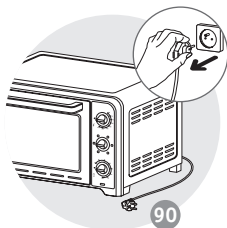

9

* selon modèle - afhankelijk van het model - je nach Modell - depending on the model - según el modelo - in base al modello - consoante o modelo